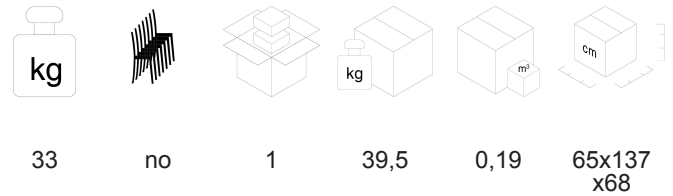

LIGHT

Design Luxy R&D

article: TRAVE 1400B 3P

code: 4PA1405

Warranty: 5 years

DESCRIPTION

Bench in mesh, 3-seater, with chromed aluminum armrests, chromed structure.

BACK: in self-supporting fireproof mesh.

SEAT: in self-supporting fireproof mesh.

STRUCTURE: high-strength steel frame, round Ø 25 mm by 1.5 mm thick chromed, white or black finishing.

ARMRESTS: in die-cast aluminum with chromed, white or black finishing.