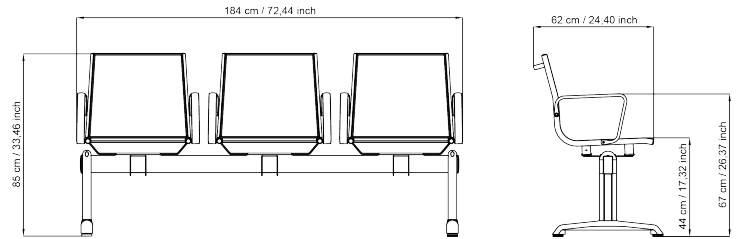

LIGHT

Design Luxy R&D

article: TRAVE 1400B 3P

code: 4PA1405

Warranty: 5 years

DESCRIPTION

Bench in mesh, 3-seater, with chromed aluminum armrests, chromed structure.

BACK: in self-supporting fireproof mesh.

SEAT: in self-supporting fireproof mesh.

STRUCTURE: high-strength steel frame, round Ø 25 mm by 1.5 mm thick chromed, white or black finishing.

ARMRESTS: in die-cast aluminum with chromed, white or black finishing.